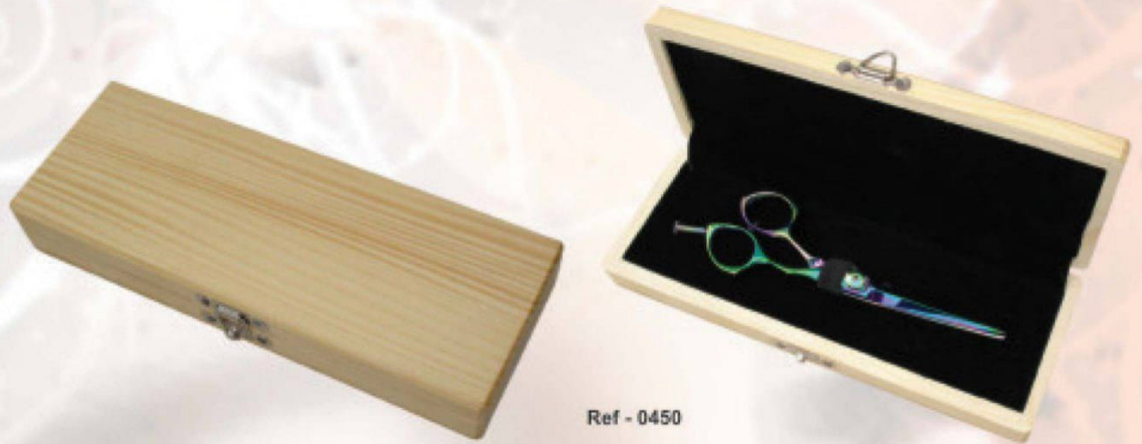

Beauty Care Kits

All Items are available in Different Packing Material According to the Customer's Specifications.

Ref - 0450
Beauty Kit, Wooden Case,
With 1 Pcs.

Ref - 0450

Ref - 0451
Manicure Set,
Wooden Case, 5-Pcs.