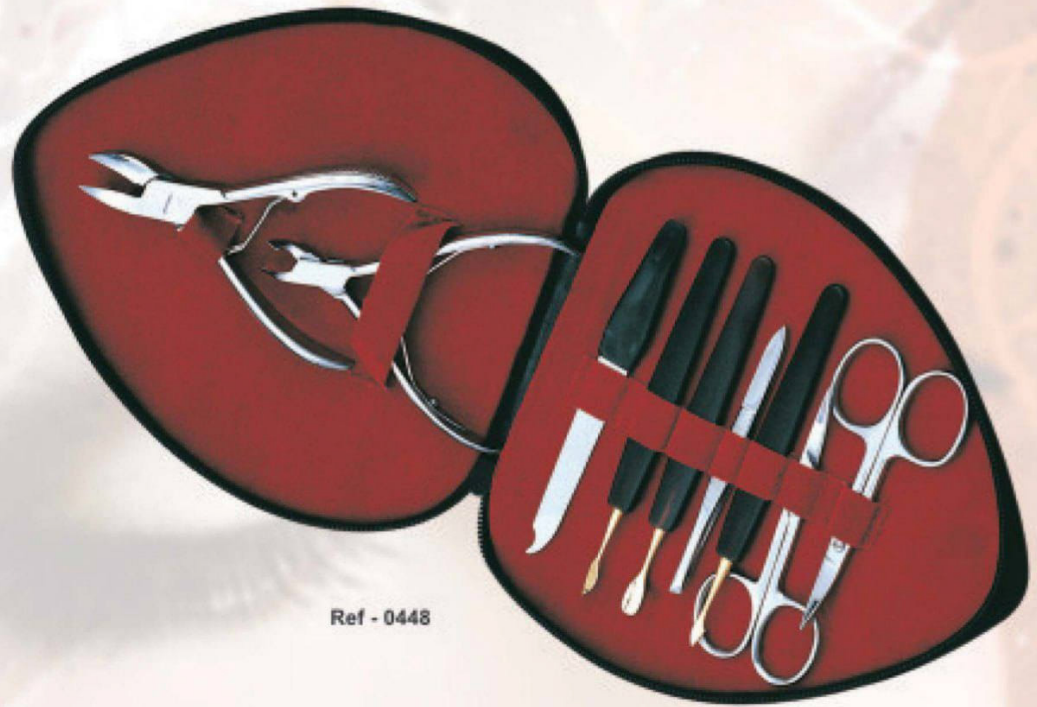

Ref - 0443

Ref - 0442

**Ref - 0443**  
Manicure Set Leather Case,  
Button Closing. 3-Pcs.

Ref - 0444

**Ref - 0444**  
Manicure Set Leather Case,  
Button Closing. 6-Pcs.

Ref - 0445

**Ref - 0445**  
Manicure Set Leather Case,  
Button Closing. 6-Pcs.

Ref - 0447

**Ref - 0446**  
Manicure Set Leather Case,  
Button Closing. 6-Pcs.

Ref - 0446

**Ref - 0447**  
Manicure Set Leather Case,  
Button Closing. 8-Pcs.

## Beauty Care Kits

All Items are available in Different Packing Material According to the Customer's Specifications.

Ref - 0448  
Manicure Set Leather Case,  
Zipper Closing. 12-Pcs.

Ref - 0448

Ref - 0449  
Beauty Kit With 9 Pcs.